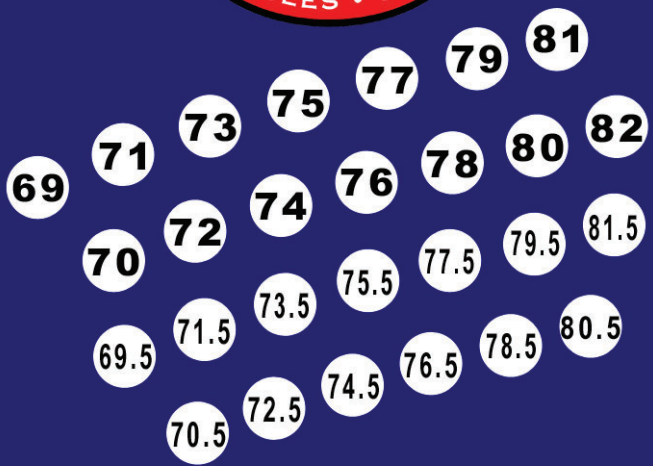

SEAT ANGLE
FITMASTER

SEAT ANGLE
FITMASTER

90

75

73

71

76

74

72

70

75.5

73.5

71.5

74.5

72.5

70.5

HEAD ANGLE

FITMASTER

PRECISION
WATERFORD
CYCLES • USA

90

71 **73** **75**

70 **72** **74** **76**

71.5 **73.5** **75.5**

70.5 **72.5** **74.5**

HEAD ANGLE
FITMASTER